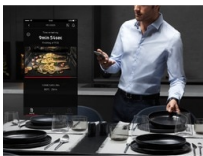

Povezano kuhanje za večji nadzor v kuhinji

Zagotovite si osebne pomočnika v kuhinji s Povezanim kuhanjem. Nadzorujte nastavitve pečice -- vključno s časom in temperaturo--preko mobilne naprave. Poiščite navdih za recepte in nasvete za pripravo. Ali pa ga uporabite za preverjanje napredka jedi iz drugega prostora.